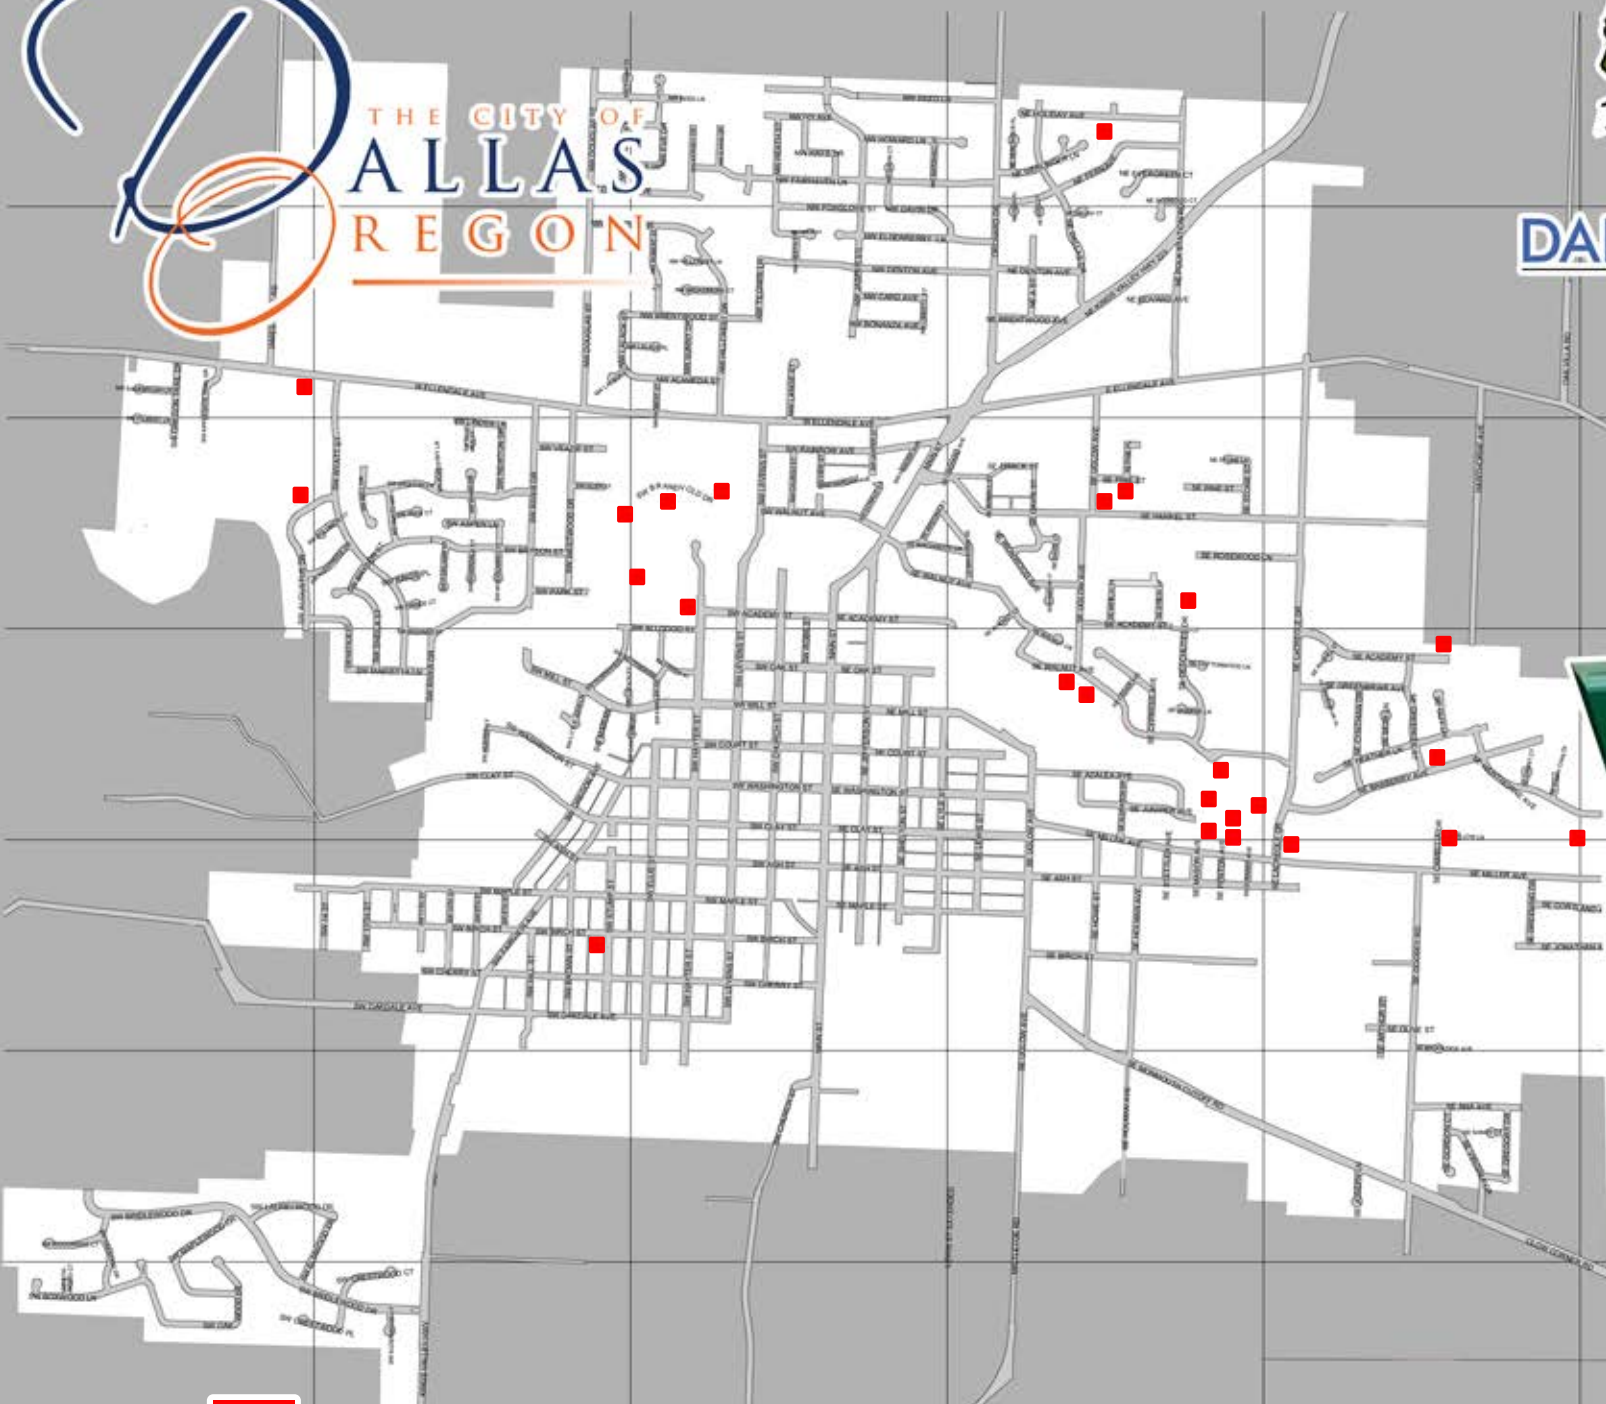

THE CITY OF  
**DALLAS**  
REGION

**DALLAS CITY PARK**  
Dallas, Oregon

**Red square indicates location of pet waste bag stations**

THE CITY OF  
**DALLAS**  
REGION

**We love your dog.  
not its poop.  
Please take a bag  
and clean up  
after your dog.**

**DALLAS CITY PARK**  
Dallas, Oregon

**4.025 Unlawful Disposal**  
No person shall place, deposit, or permit to be deposited in an unlicensed dumpster, or barrel or other receptacle within the city, or to use any other receptacle of the city, any house or other residential premises, or other identifiable source